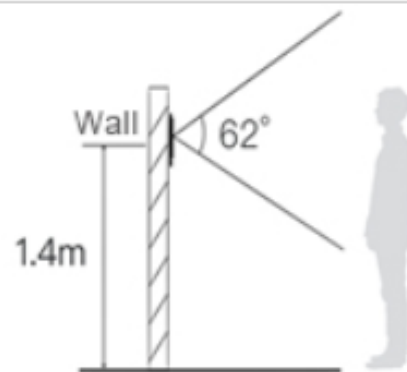

DISPLAY HD

Imágenes más claras y brillantes, con una amplia perspectiva de visualización en alta definición con fácil configuración

General Parameters

Power Supply	DC12V (±10%)
Operating Temperature	-10 ° C ~ 60 ° C
Working Humidity	10% to 90%
Power Consumption	10W MAX
Installation Method	Turnstile, Wall mounted, Desktop, Floor Type
Device Size	234(L)*125(W)*24.5(H)mm
Weight	1.5KG (Device Only)

ESPECIFICACIONES

Screen

Dimension 8 inches screen, full view angle, IPS LCD screen

Resolution 1280×800

Camera

Dual Camera 200W (RGB Camera) ; 130W (Infrared Camera)

Type Wide dynamic camera

Aperture 4mm

Focal Length 0-2m

White Balance Automatic

Wide Dynamic Support

Vertical Wide Angle

Horizontal Angle

Core Parameter	
CPU	4 cores, 1.8GHz
Memory	2GB RAM, 8GB ROM
Accessories	
Filling Light	LED filling light
Card Reader (Optional)	Ic card reader
Network Module	Support wired, wireless (2.4G Wi-Fi)
Interface	
Audio	1 channel audio output (line out)
Serial Communication Interface	RS232/RS485
USB Interface	USB2.0 interfaces, 1 OTG interface
Relay Output	Only COM and NO
Wiegand Interface	support Wiegand 26/34 input /output
Reset Interface	Yes
RJ45	Yes
Function	
Face Detection	Support detecting and tracking 5 people at the same time
1:N Face Recognition	99.99%
Face Capacity	20,000
1:1 Person Certificate Comparison	More than 99%
Temperature detection	Support
Stranger Detection	Support
Remote Upgrade of Equipment	Support
Recognize Distance	Support
Protection Level	IP64, certain dustproof and waterproof function