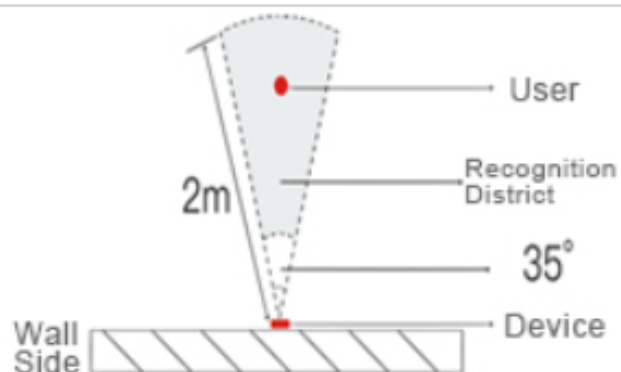

ESPECIFICACIONES

Screen

Dimension 8 inches screen, full view angle, IPS LCD screen

Resolution 1280×800

Camera

Dual Camera 200W (RGB Camera) ; 130W (Infrared Camera)

Type Wide dynamic camera

Aperture 4mm

Focal Length 0-2m

White Balance Automatic

Wide Dynamic Support

Vertical Wide Angle

Horizontal Angle

Core Parameter	
CPU	4 cores, 1.8GHz
Memory	2GB RAM, 8GB ROM
Accessories	
Filling Light	LED filling light
Card Reader (Optional)	Ic card reader
Network Module	Support wired, wireless (2.4G Wi-Fi)
Interface	
Audio	1 channel audio output (line out)
Serial Communication Interface	RS232/RS485
USB Interface	USB2.0 interfaces, 1 OTG interface
Relay Output	Only COM and NO
Wiegand Interface	support Wiegand 26/34 input /output
Reset Interface	Yes
RJ45	Yes
Function	
Face Detection	Support detecting and tracking 5 people at the same time
1:N Face Recognition	99.99%
Face Capacity	20,000
1:1 Person Certificate Comparison	More than 99%
Temperature detection	Support
Stranger Detection	Support
Remote Upgrade of Equipment	Support
Recognize Distance	Support
Protection Level	IP64, certain dustproof and waterproof function